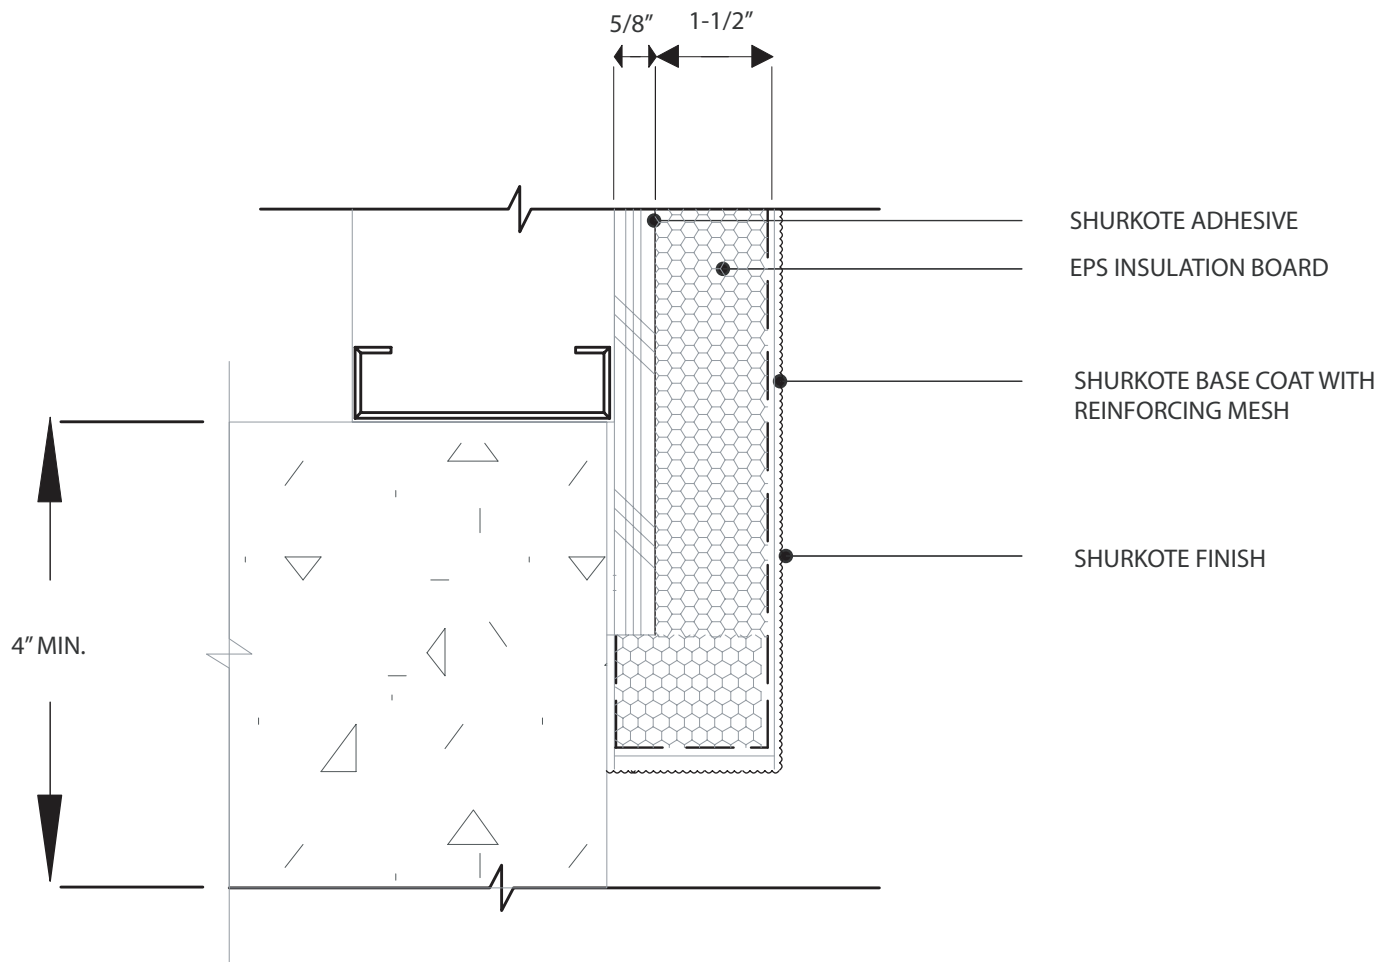

Typical Frame to Foundation

PB 2.2

September 2009

UltraKote Products, Inc.
327 South 27th Avenue
Phoenix, Arizona 85009
Phone: 800.224.2344
Fax: 602.272.6445
www.ultrakoteproducts.com