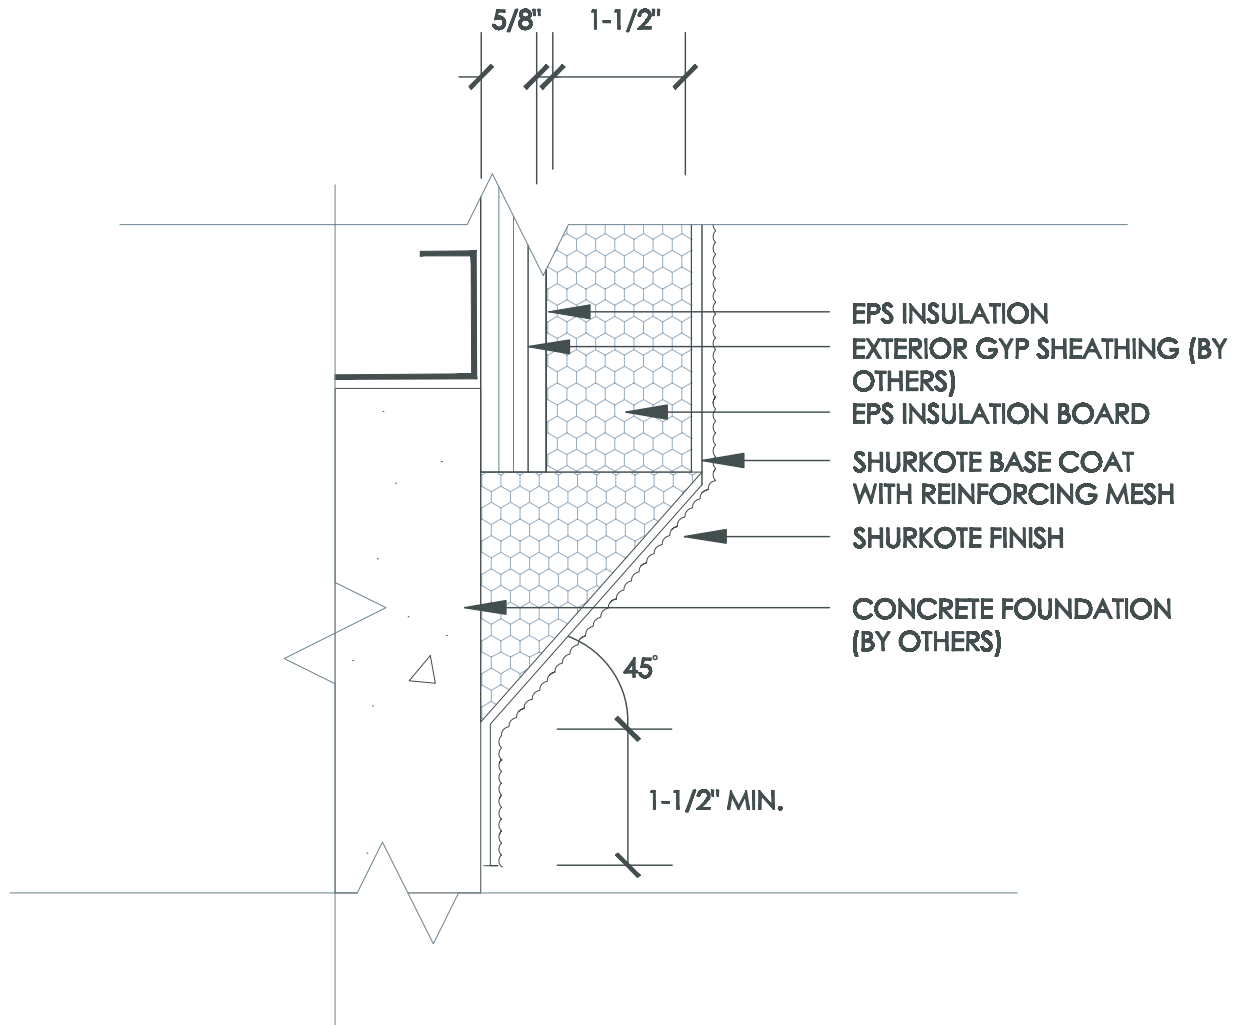

Alternate Frame to Foundation

PB 2.3

September 2009

UltraKote Products, Inc.
327 South 27th Avenue
Phoenix, Arizona 85009
Phone: 800.224.2344
Fax: 602.272.6445
www.ultrakoteproducts.com