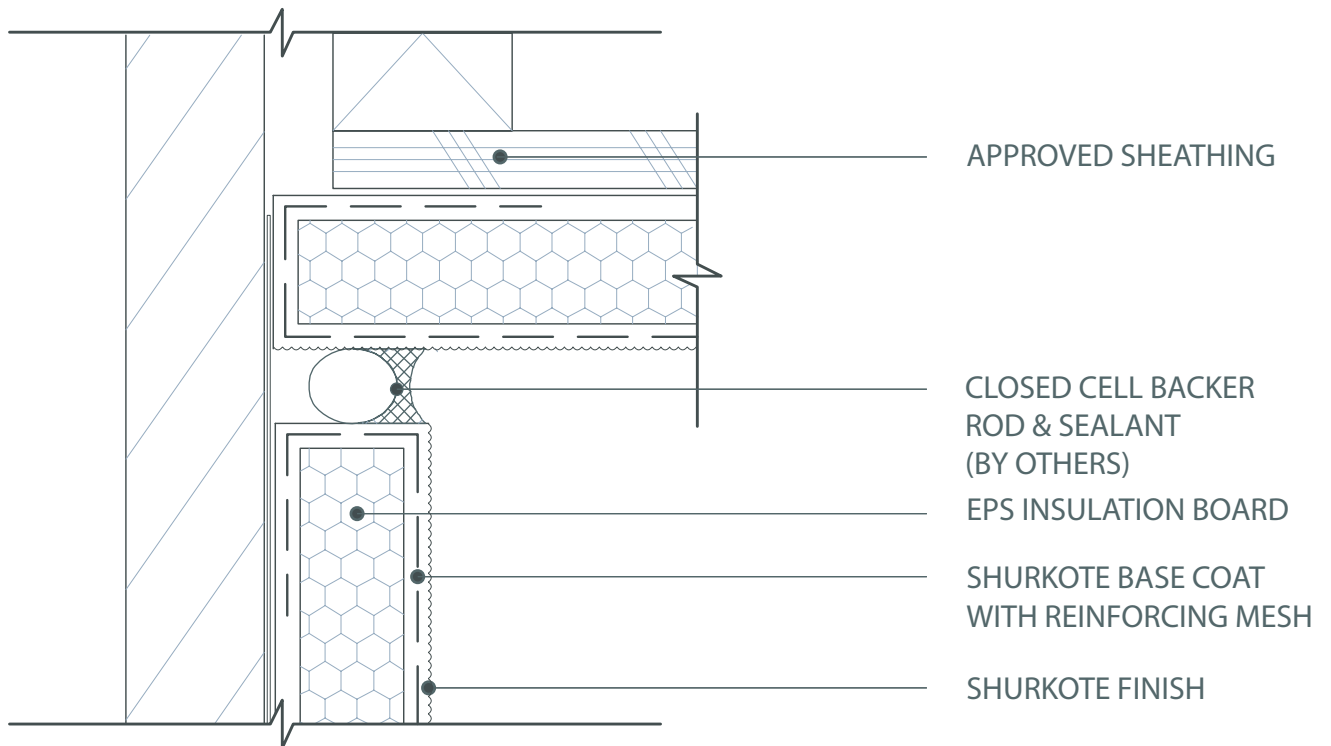

Typical Inside Corner Termination

PB 2.4

September 2009

UltraKote Products, Inc.
327 South 27th Avenue
Phoenix, Arizona 85009
Phone: 800.224.2344
Fax: 602.272.6445
www.ultrakoteproducts.com