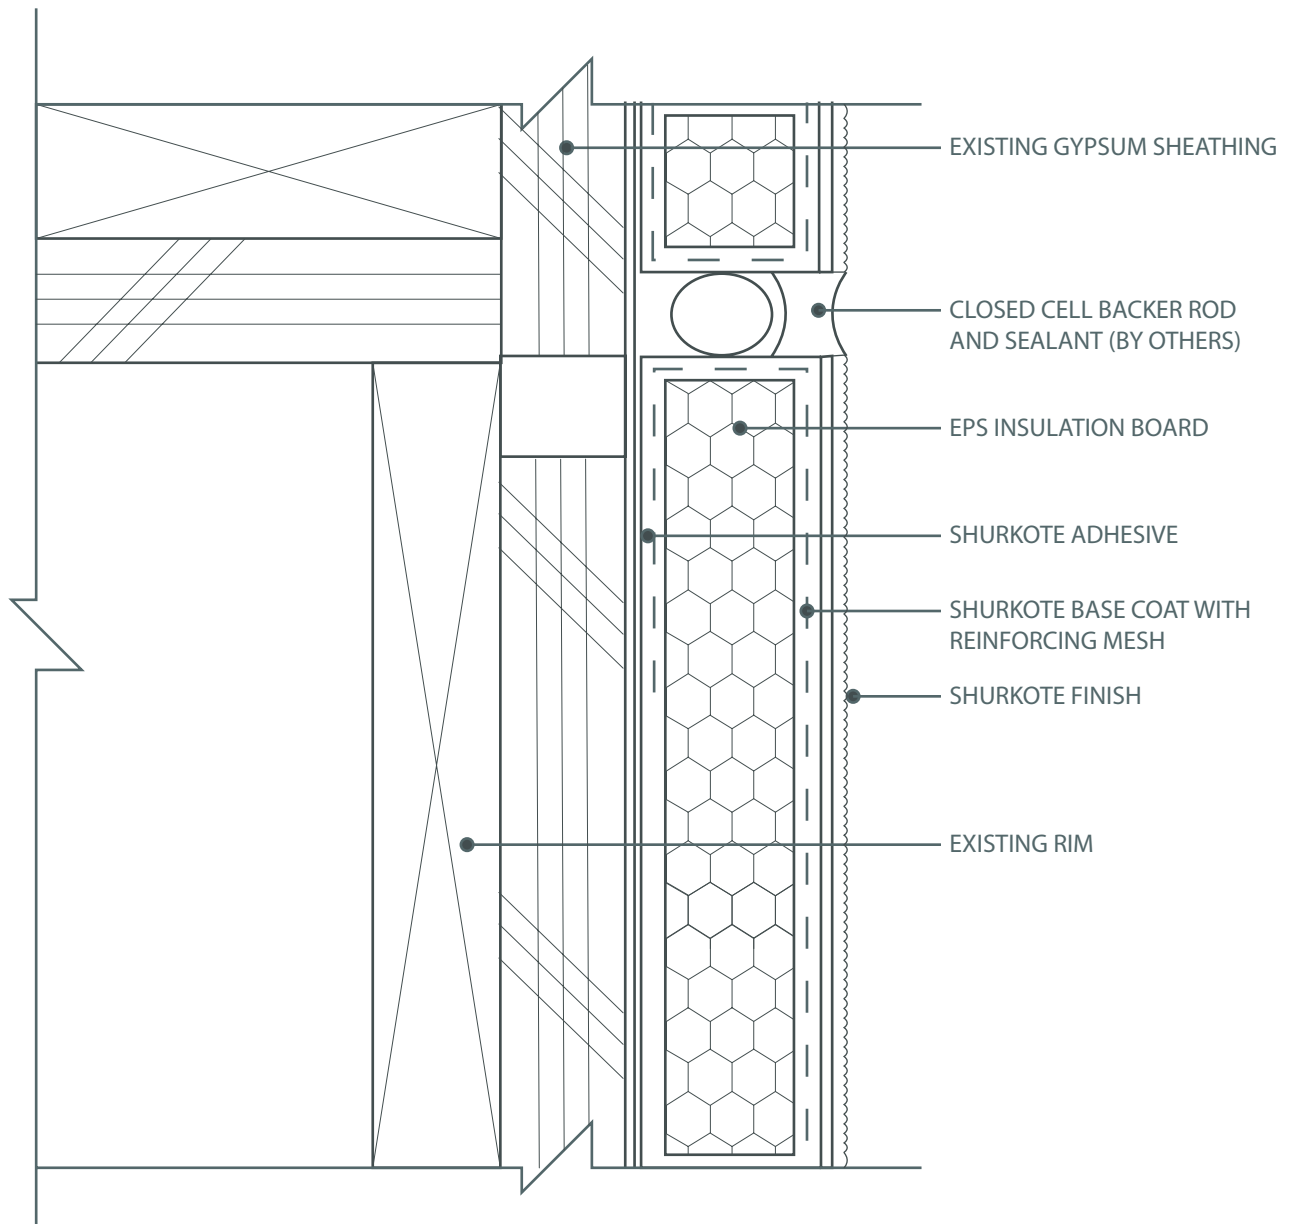

Typical Floor Line Expansion Joint

PB 3.1

September 2009

UltraKote Products, Inc.
327 South 27th Avenue
Phoenix, Arizona 85009
Phone: 800.224.2344
Fax: 602.272.6445
www.ultrakoteproducts.com