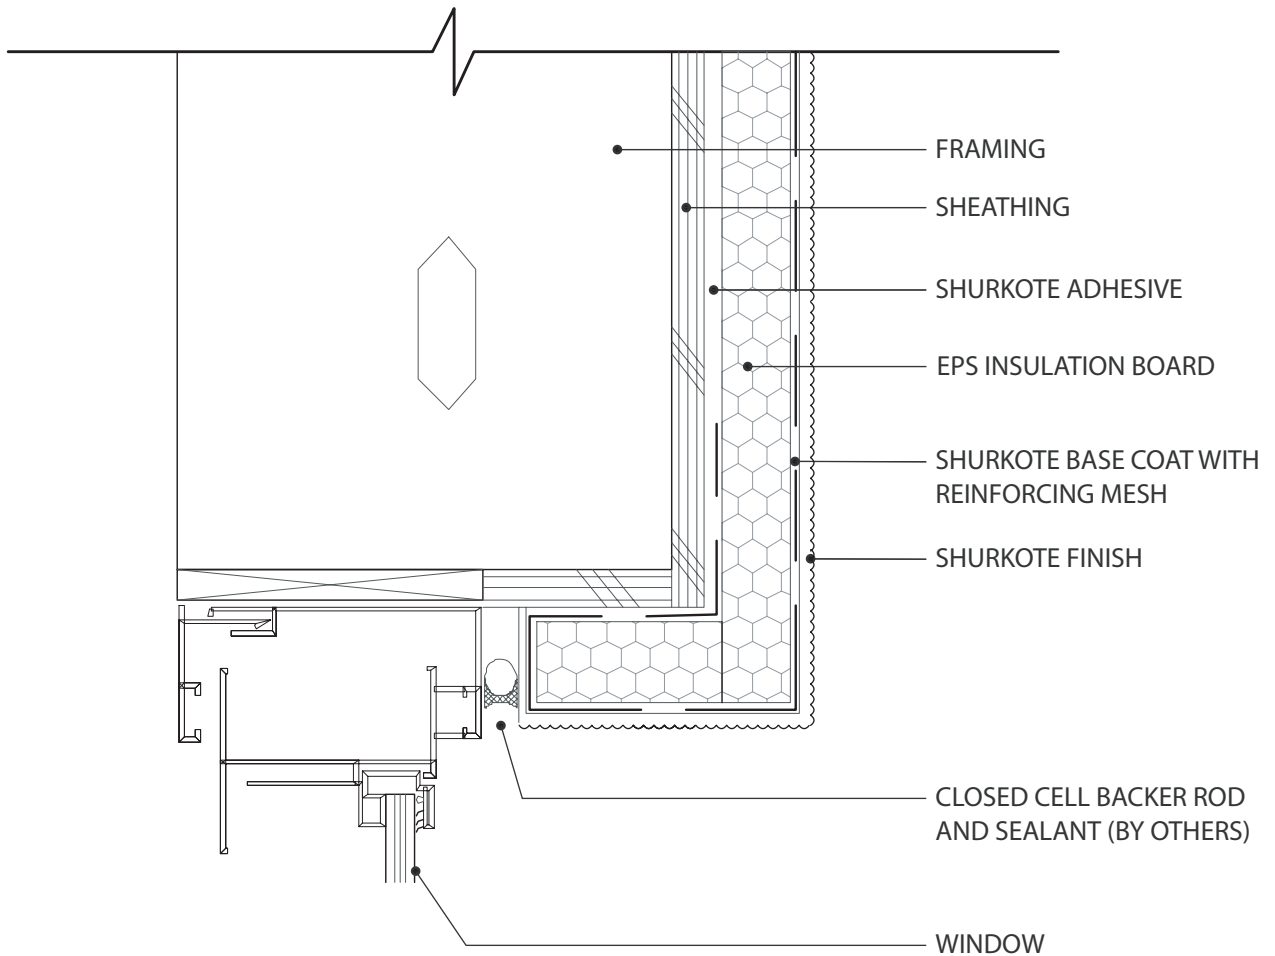

Typical Inset Window Sill

PB 5.8

September 2009

UltraKote Products, Inc.
327 South 27th Avenue
Phoenix, Arizona 85009
Phone: 800.224.2344
Fax: 602.272.6445
www.ultrakoteproducts.com