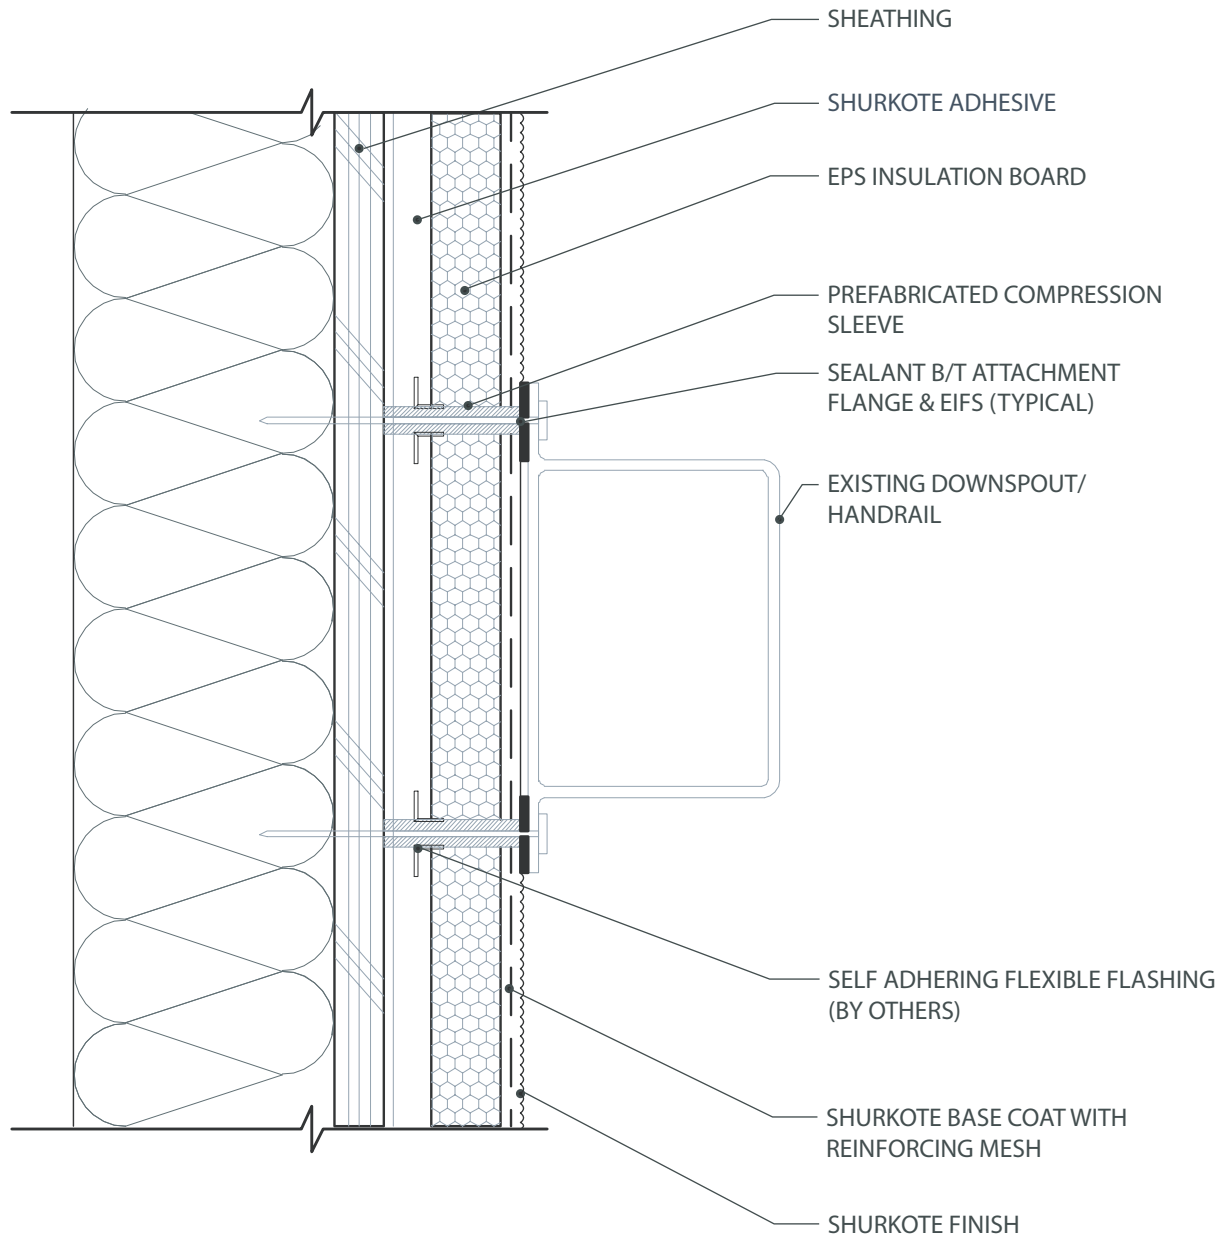

# Typical Downspout Attachment

PB 6.3

September 2009

**UltraKote Products, Inc.**  
327 South 27th Avenue  
Phoenix, Arizona 85009  
Phone: 800.224.2344  
Fax: 602.272.6445  
[www.ultrakoteproducts.com](http://www.ultrakoteproducts.com)