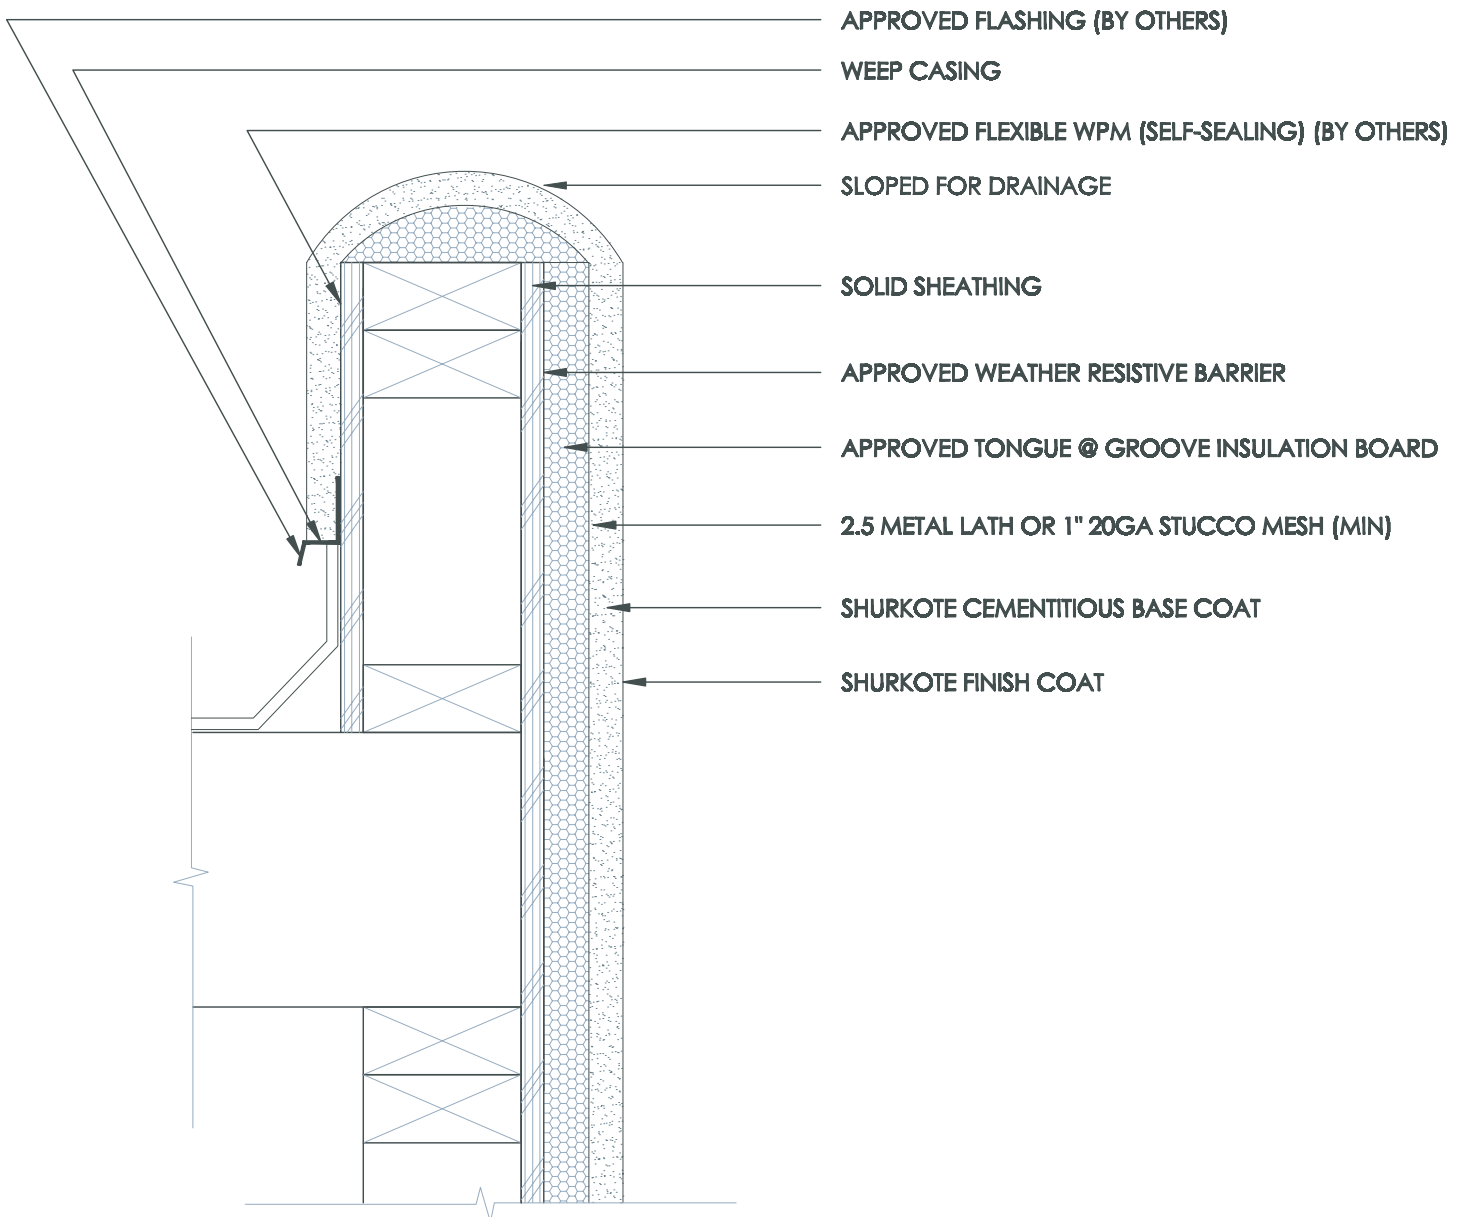

Typical EPS Foam Parapet Cap

HCS 3.3

September 2009

UltraKote Products, Inc.
327 South 27th Avenue
Phoenix, Arizona 85009
Phone: 800.224.2344
Fax: 602.272.6445
www.ultrakoteproducts.com