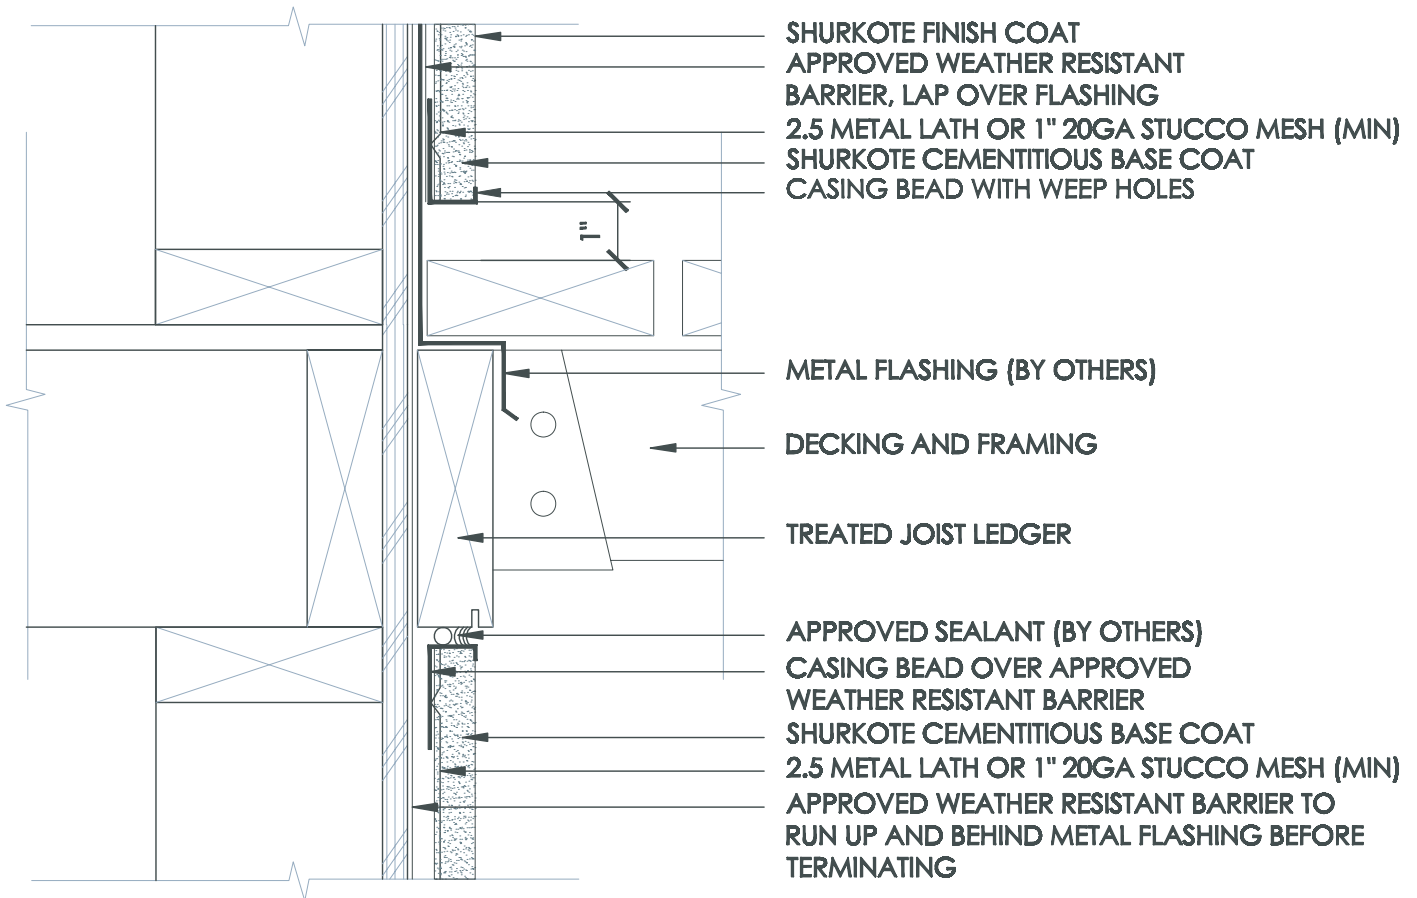

Typical Wood Deck Flashing

HCS 4.3

September 2009

UltraKote Products, Inc.
327 South 27th Avenue
Phoenix, Arizona 85009
Phone: 800.224.2344
Fax: 602.272.6445
www.ultrakoteproducts.com