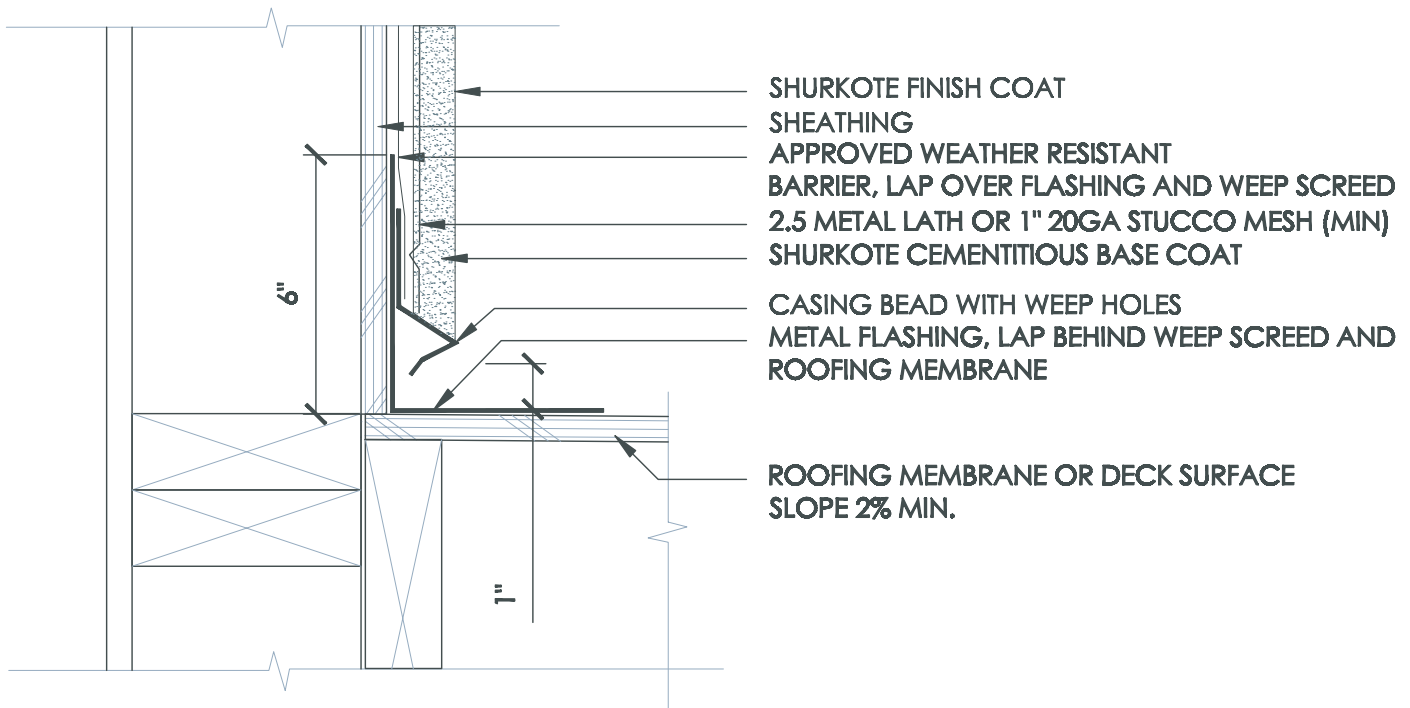

# Typical Weep Scream at Roof and Deck Membrane

HCS 4.6

September 2009

UltraKote Products, Inc.  
327 South 27th Avenue  
Phoenix, Arizona 85009  
Phone: 800.224.2344  
Fax: 602.272.6445  
www.ultrakoteproducts.com