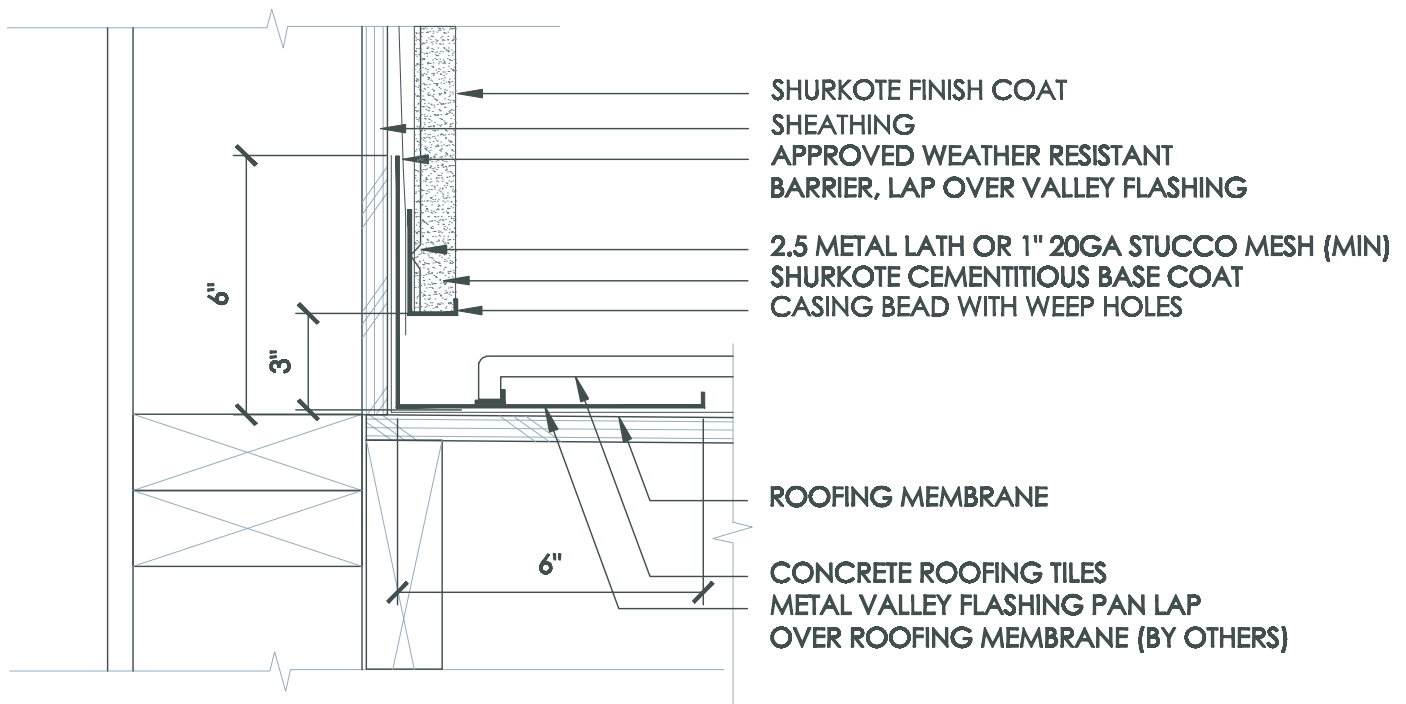

Typical Flashing at Roof w/ Concrete Roof Tile

HCS 4.8

September 2009

UltraKote Products, Inc.
327 South 27th Avenue
Phoenix, Arizona 85009
Phone: 800.224.2344
Fax: 602.272.6445
www.ultrakoteproducts.com