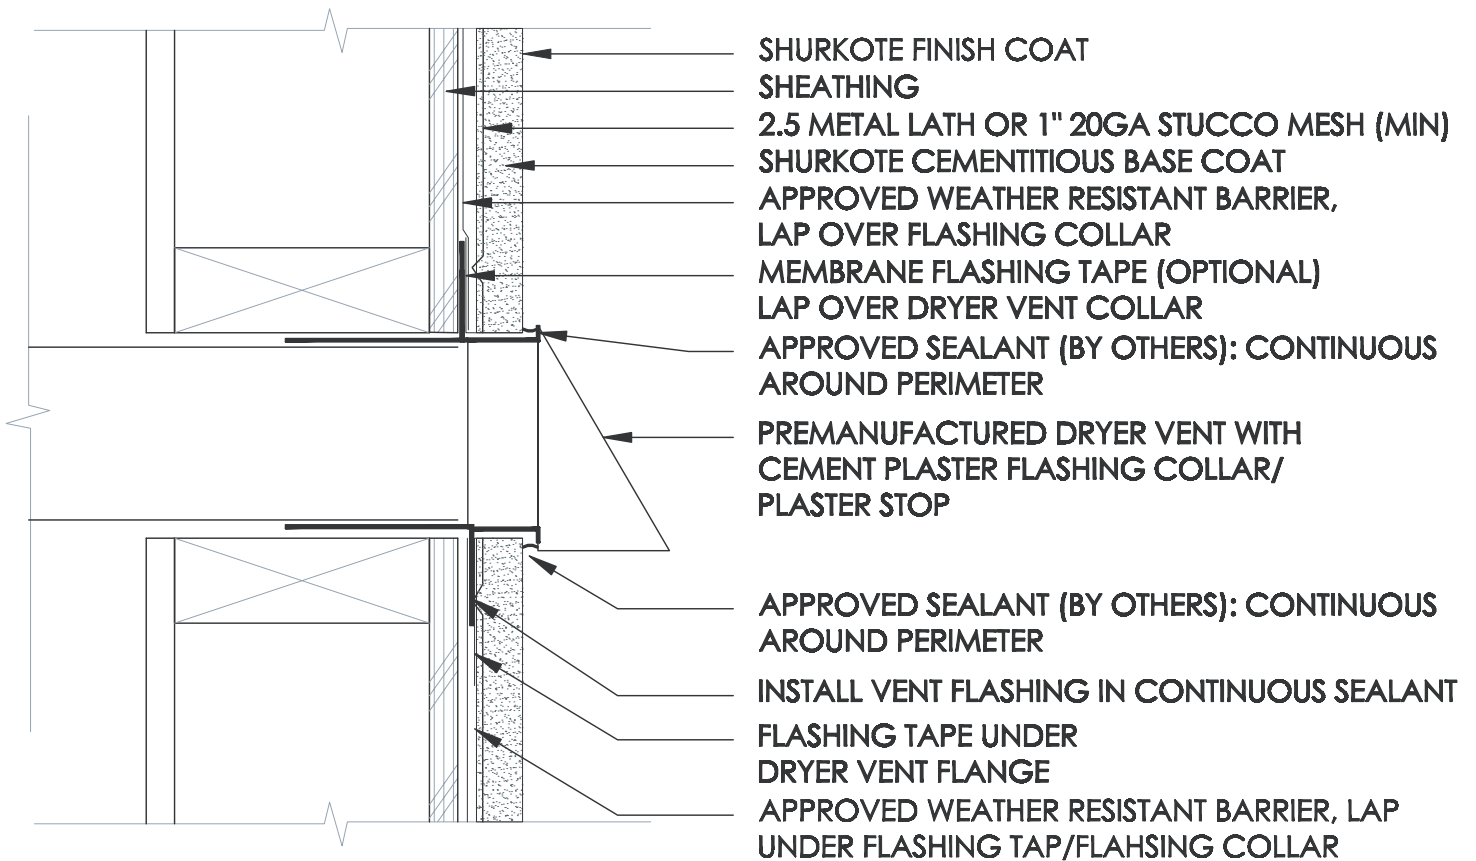

Typical Vent or Large Opening Penetration

HCS 6.3

September 2009

UltraKote Products, Inc.
327 South 27th Avenue
Phoenix, Arizona 85009
Phone: 800.224.2344
Fax: 602.272.6445
www.ultrakoteproducts.com