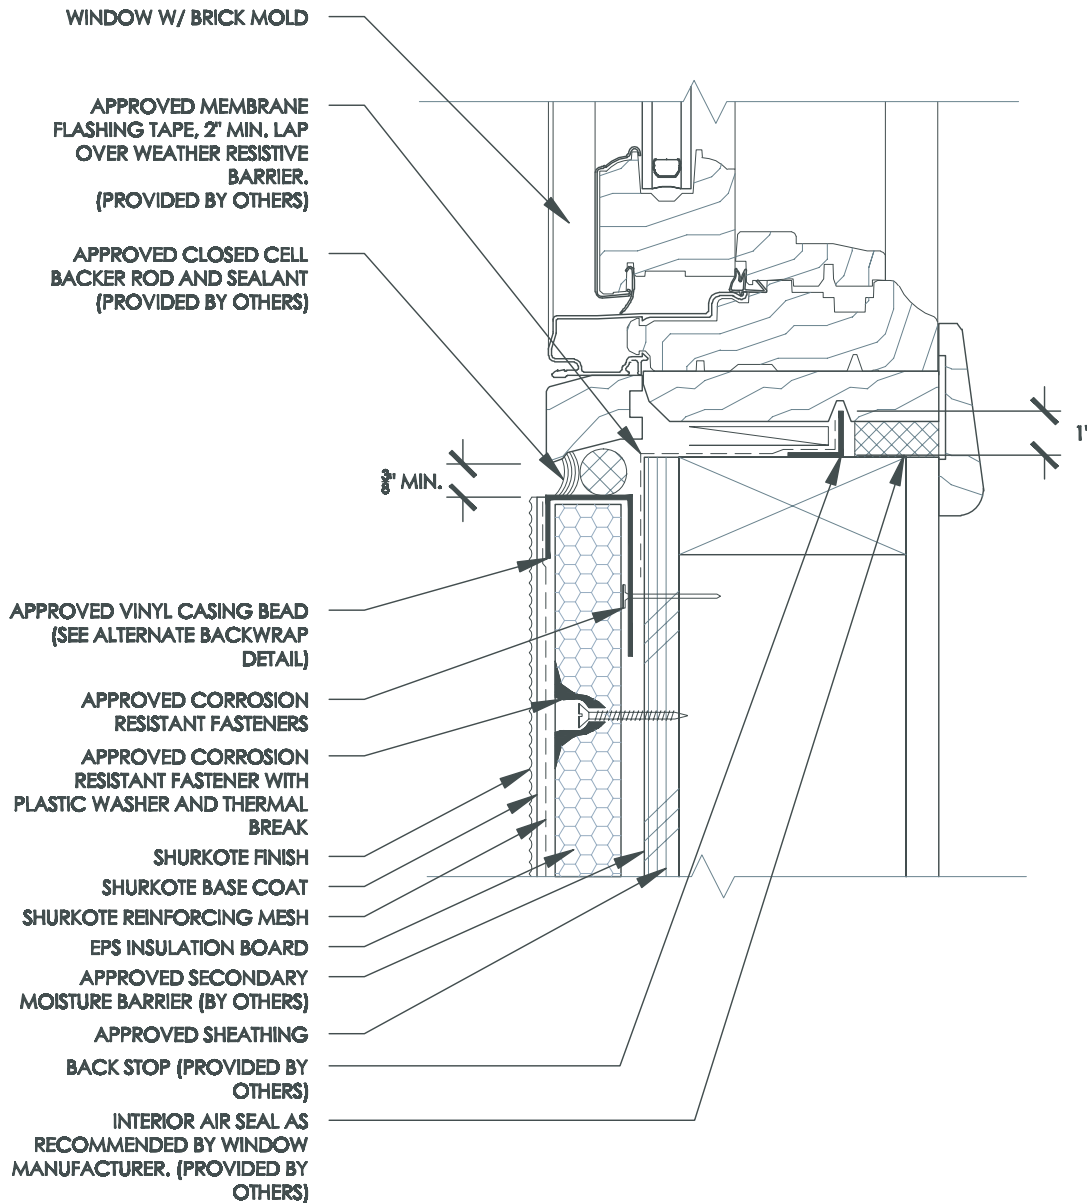

Typical Window Sill - Brick Mold

WM 5.3

September 2009

UltraKote Products, Inc.
 327 South 27th Avenue
 Phoenix, Arizona 85009
 Phone: 800.224.2344
 Fax: 602.272.6445
www.ultrakoteproducts.com