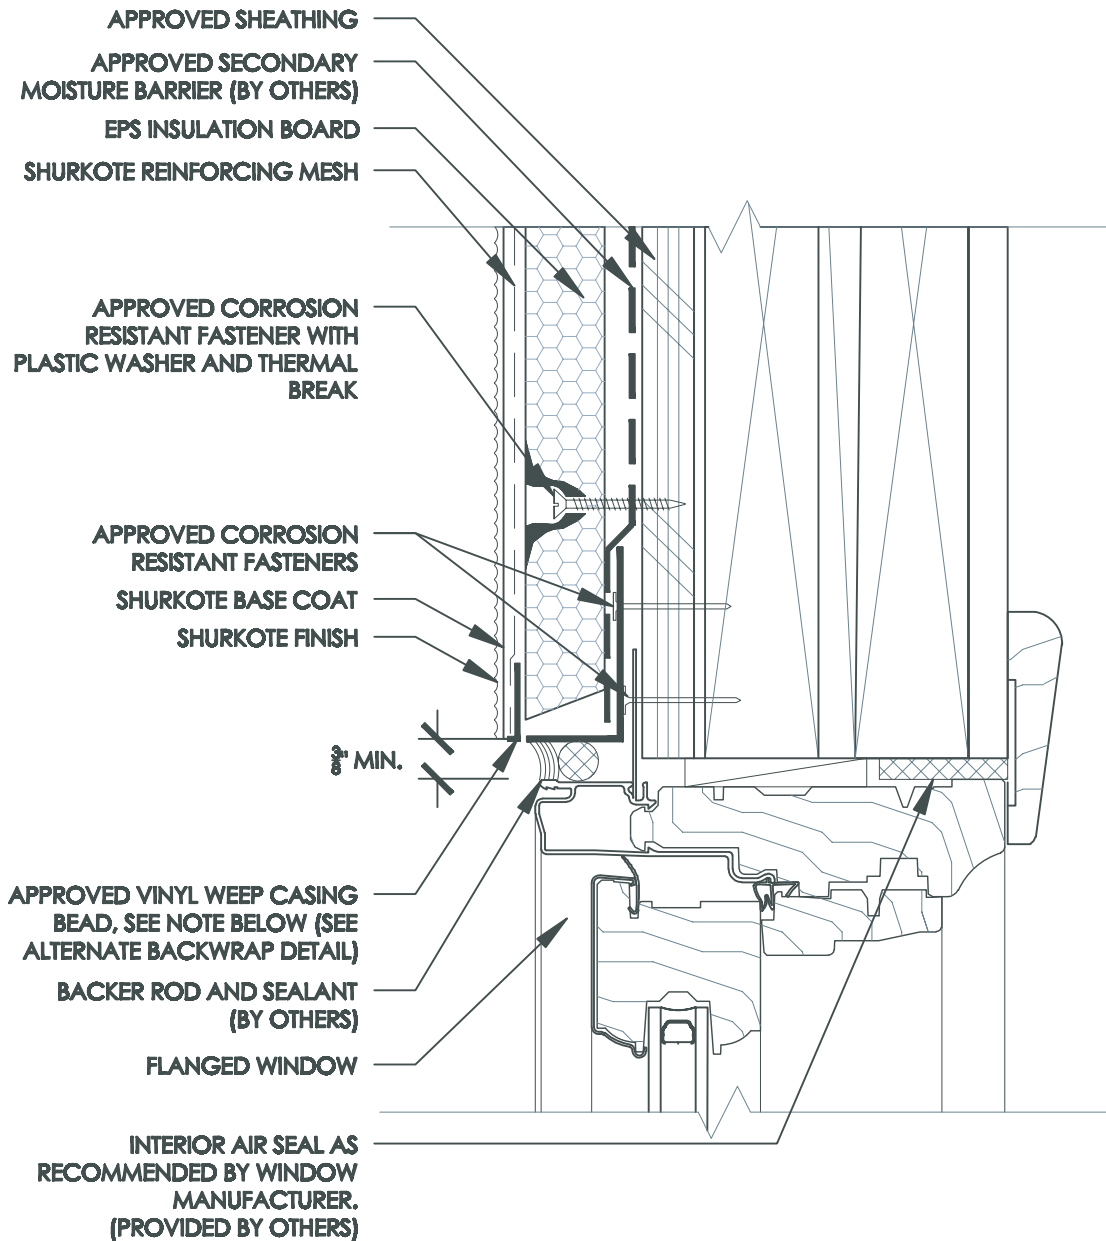

Typical Window Head - Flanged Window

NOTE: MAINTAIN $\frac{1}{8}$ " SPACE BETWEEN BEVELED INSULATION AND WEEP CASING BEAD.

September 2009

UltraKote Products, Inc.
327 South 27th Avenue
Phoenix, Arizona 85009
Phone: 800.224.2344
Fax: 602.272.6445
www.ultrakoteproducts.com