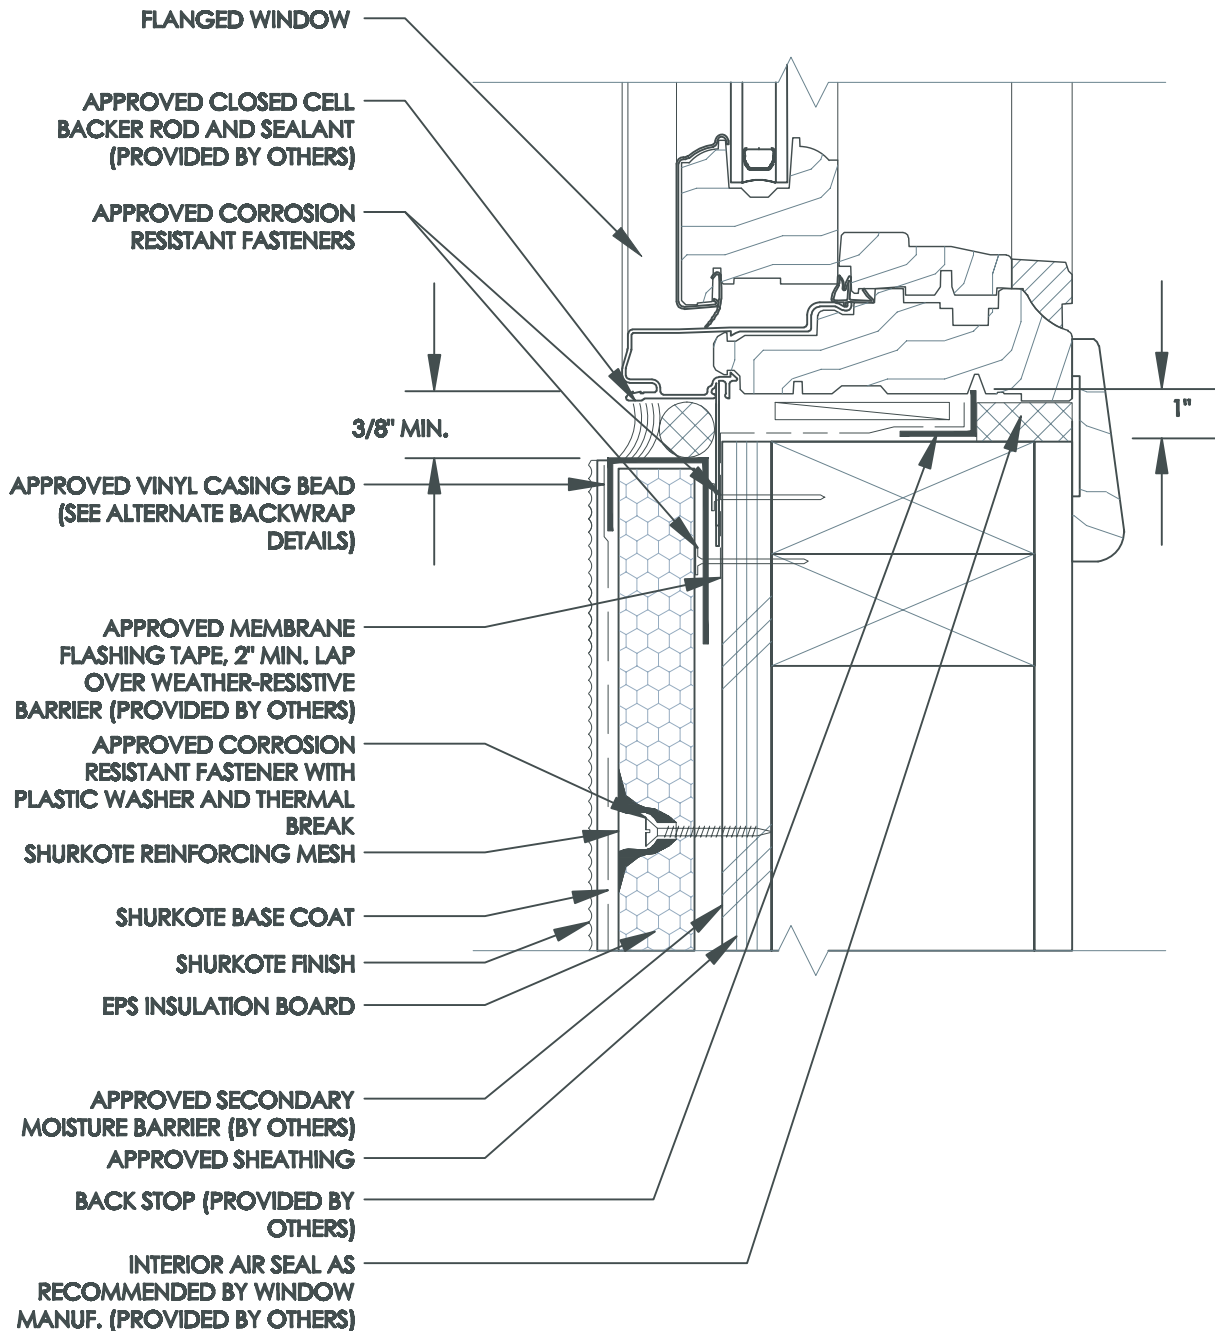

Typical Window Sill - Flanged Window

September 2009

UltraKote Products, Inc.
327 South 27th Avenue
Phoenix, Arizona 85009
Phone: 800.224.2344
Fax: 602.272.6445
www.ultrakoteproducts.com