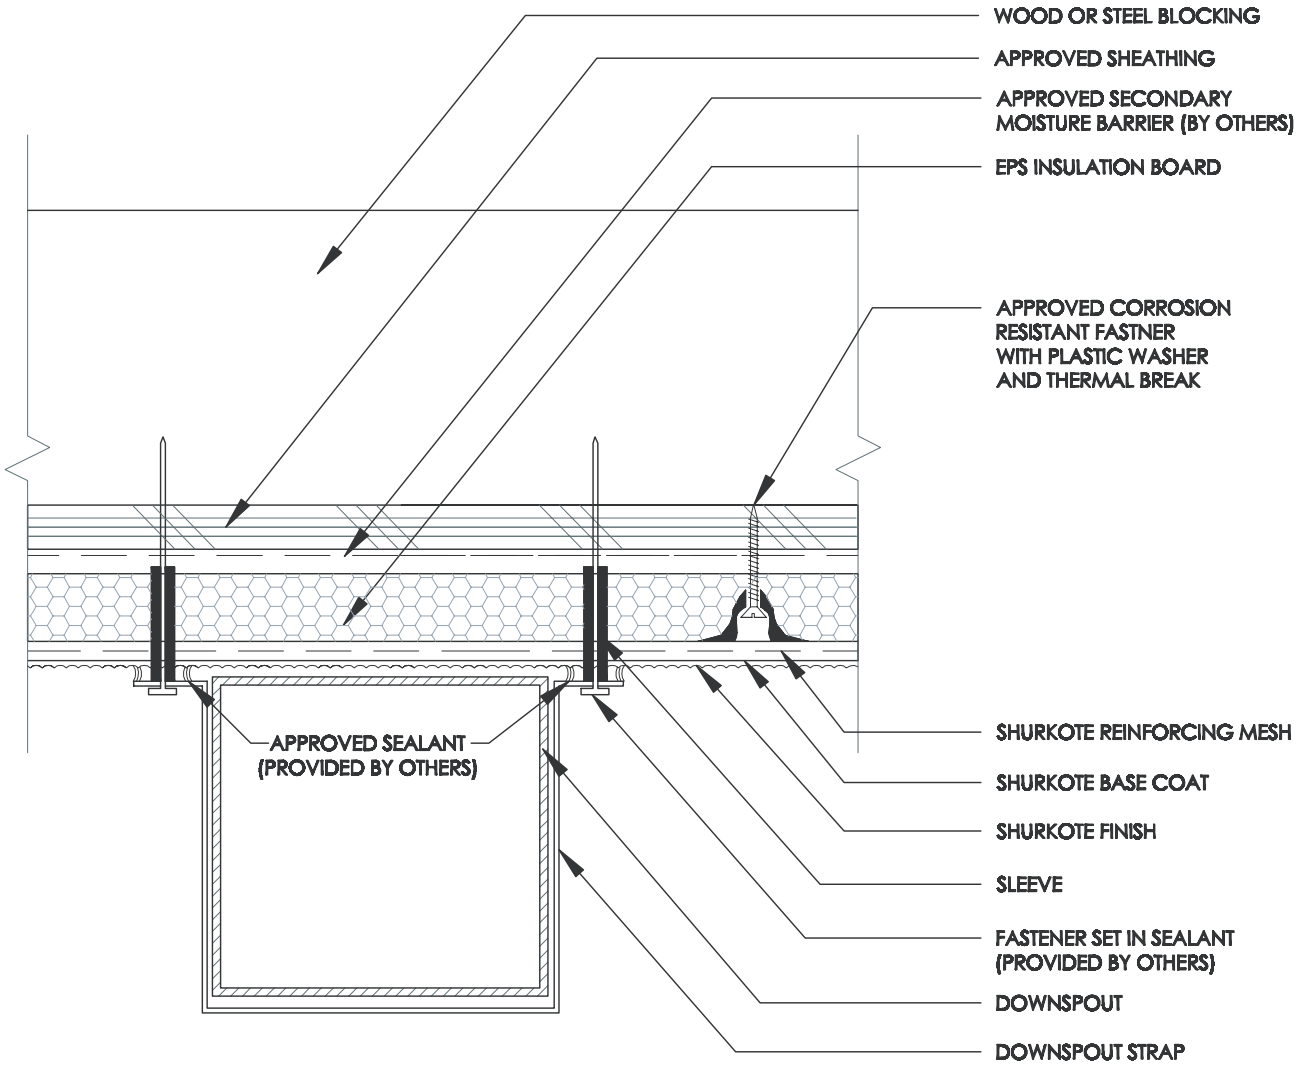

Typical Downspout Attachment

WM 6.2

September 2009

UltraKote Products, Inc.
327 South 27th Avenue
Phoenix, Arizona 85009
Phone: 800.224.2344
Fax: 602.272.6445
www.ultrakoteproducts.com