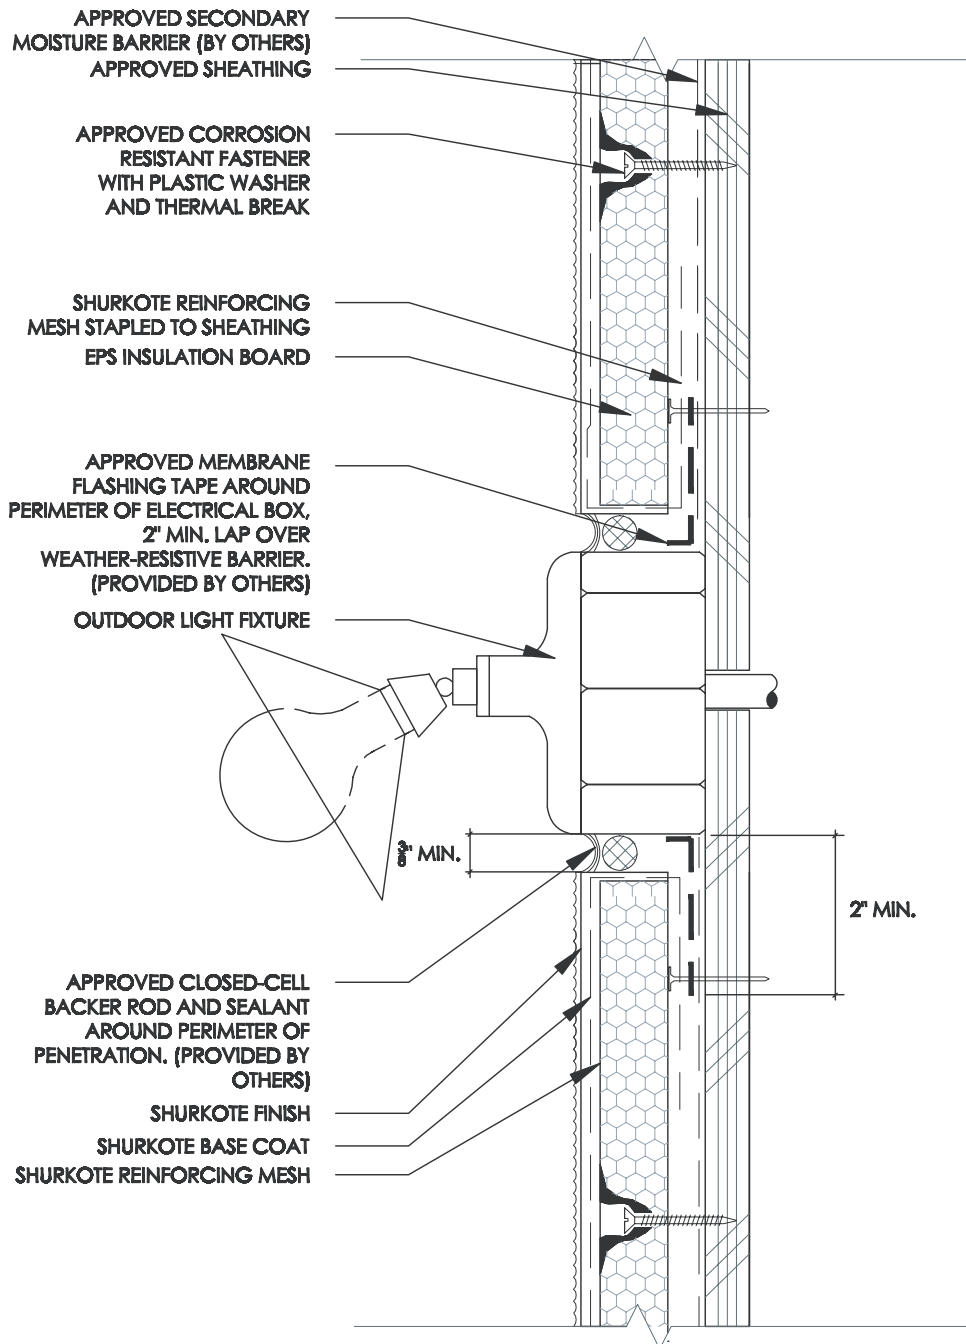

# Typical Electrical Box Penetration

WM 6.3

September 2009

UltraKote Products, Inc.  
327 South 27th Avenue  
Phoenix, Arizona 85009  
Phone: 800.224.2344  
Fax: 602.272.6445  
www.ultrakoteproducts.com